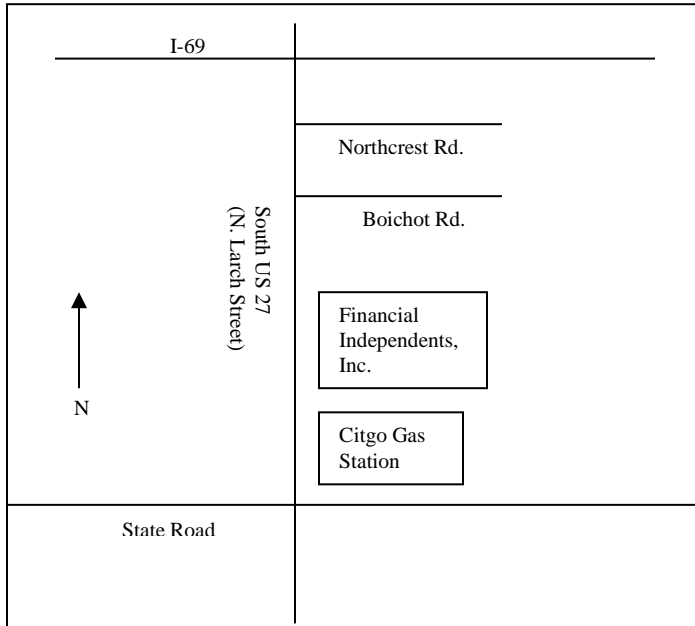

We are located in the *Crown Pointe Business Park* on the east side of South US 27. (You may know South US 27 better as Larch Street or North East Street.) There are only two entrances to the business park. Use the south entrance, and then make a sharp right next to the sign. Our building is the one closest to State Road by the Citgo gas station.

Please park in front of the burgundy awning with our name on it. We are now completely handicap accessible.

From 127 North, take I-69 west towards Grand Rapids to exit 87, turn left. Follow map to the office.